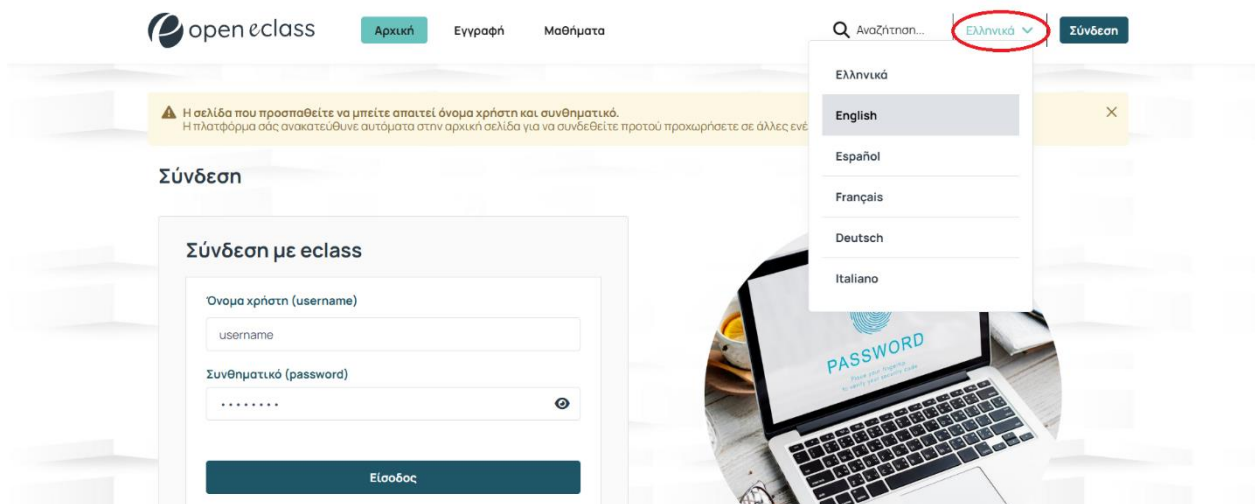

For access to the TRACE course (Tracing Climate Change)

The material created in the framework of the Erasmus+ TRACE project (Tracing Climate Change), including documents, videos, links and exercises, is included in the GUNET platform (<https://eclass.gunet.gr/>). This is an open platform offered by the National and Kapodistrian University of Athens, offering multiple options to students, tutors and the communication between them. To access its contents, you need to follow these steps.

Step 1 – Registration

In order for you to access the platform, it is necessary to enroll yourself.

Use the link: <https://eclass.gunet.gr/courses/OCGU246/>

In the first page, on the upper right corner, choose “Ελληνικά”, in order to set your preferred language.

On the upper left side, choose **“Registration”** and **“New Account Registration”**.

Fill in the required information.

Click at the field **“Faculty”**, click on the **“+”** button of **“Ακαδημαϊκό Διαδίκτυο GUnet”** and then **“Ανοιχτά Μαθήματα”** (see screenshot below). Click **“Select”**. Afterwards, finalize the procedure by clicking on **“Registration”**.